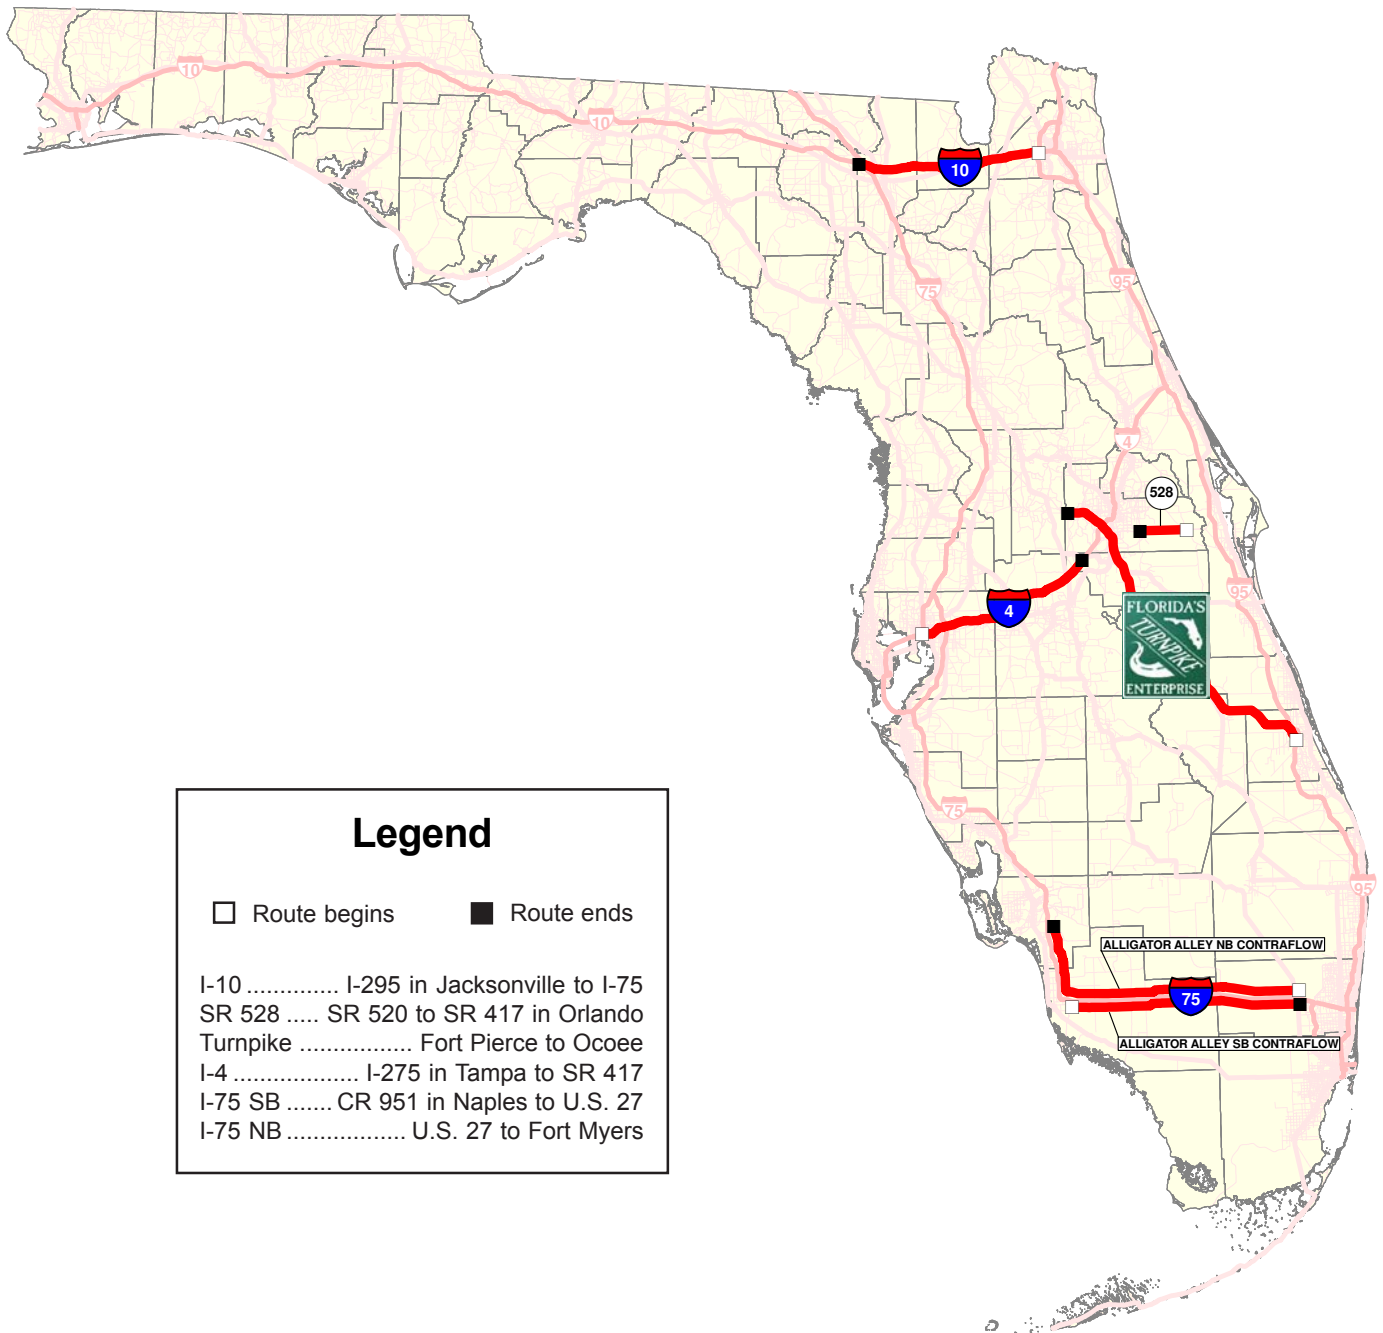

Contraflow Routes on Florida's Intrastate Highway System

Legend

□ Route begins ■ Route ends

I-10 I-295 in Jacksonville to I-75
 SR 528 SR 520 to SR 417 in Orlando
 Turnpike Fort Pierce to Ocoee
 I-4 I-275 in Tampa to SR 417
 I-75 SB CR 951 in Naples to U.S. 27
 I-75 NB U.S. 27 to Fort Myers